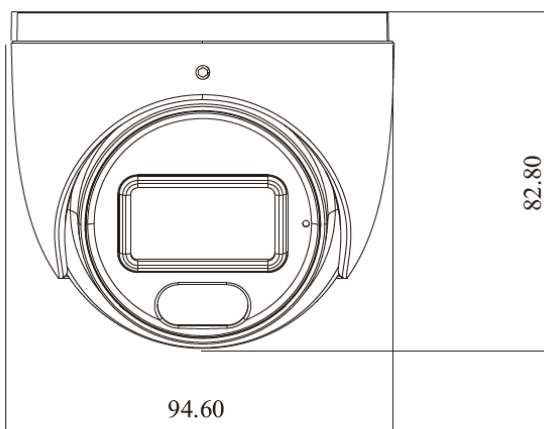

## Key Features:

- ✔ H.265+ /H.265 /H.264+ /H.264/MJPEG coding
- ✔ Max. resolution: 6MP ( 3200 × 1800)
- ✔ Auto day/night switch
- ✔ 3D DNR, HWDR, HLC, BLC, etc.
- ✔ ROI coding
- ✔ Support smart supplement light
- ✔ 20~30m white light view distance; 20~30m IR view distance
- ✔ DC12V/PoE power supply
- ✔ IP 67 ingress protection
- ✔ Support three streams
- ✔ Support remote monitoring by smart phones& tablet PCs with iOS and Android OS
- ✔ Support P2P function
- ✔ Support SMD
- ✔ Support line crossing detection, region intrusion detection, abandoned/missing object detection, video exception

## Dimensions: