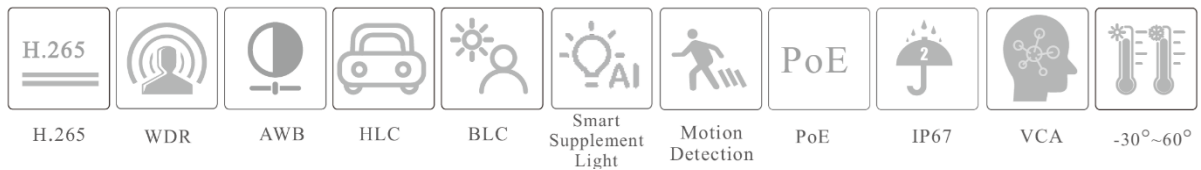

## Key Features:

- ✔ H.265+ /H.265 /H.264+ /H.264/MJPEG coding
- ✔ Max. resolution: 6MP ( 3200 × 1800)
- ✔ Auto day/night switch
- ✔ 3D DNR, HWDR, HLC, BLC, etc.
- ✔ ROI coding
- ✔ Support smart supplement light
- ✔ 20~30m white light view distance; 20~30m IR view distance
- ✔ DC12V/PoE power supply
- ✔ IP 67 ingress protection
- ✔ Support three streams
- ✔ Support remote monitoring by smart phones& tablet PCs with iOS and Android OS
- ✔ Support P2P function
- ✔ Support SMD
- ✔ Support line crossing detection, region intrusion detection, abandoned/missing object detection, video exception