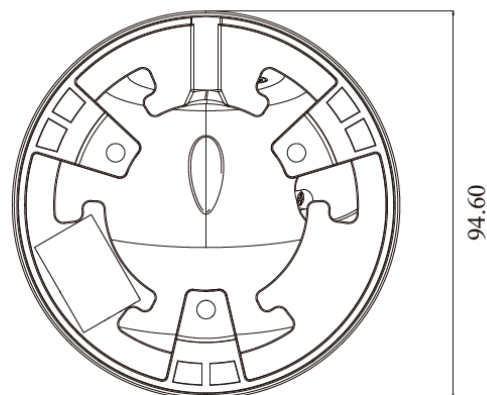

## Key Features:

- ✔ H.265+ /H.265 /H.264+ /H.264/MJPEG coding
- ✔ Max. resolution: 6MP ( 3200 × 1800)
- ✔ Auto day/night switch
- ✔ 3D DNR, HWDR, HLC, BLC, etc.
- ✔ ROI coding
- ✔ Support smart supplement light
- ✔ 20~30m white light view distance; 20~30m IR view distance
- ✔ DC12V/PoE power supply
- ✔ IP 67 ingress protection
- ✔ Support three streams
- ✔ Support remote monitoring by smart phones& tablet PCs with iOS and Android OS
- ✔ Support P2P function
- ✔ Support SMD
- ✔ Support line crossing detection, region intrusion detection, abandoned/missing object detection, video exception

## Dimensions: