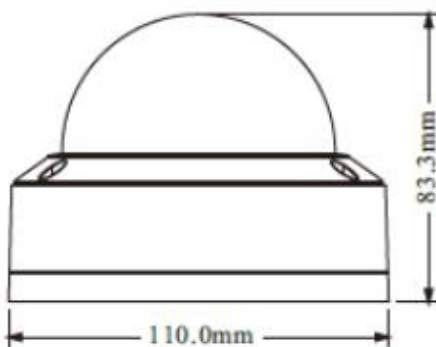

## Key Features:

- ✔ H.265+/H.265/H.264+/H.264/MJPEG coding
- ✔ Max. resolution: 2592 × 1944
- ✔ ICR auto switch, true day / night vision
- ✔ 20 ~ 30m IR night view distance
- ✔ 3D DNR, true WDR, HLC, BLC, Defog, NIR, Smart IR and ROI coding
- ✔ Support image distortion correction
- ✔ Built-in micro-SD card slot, up to 256GB
- ✔ DC12V/PoE power supply
- ✔ IP67 & IK10
- ✔ Support three streams
- ✔ Support remote monitoring by smart phones & tablet PCs with iOS and Android OS
- ✔ Intelligent analytics

## Dimensions: