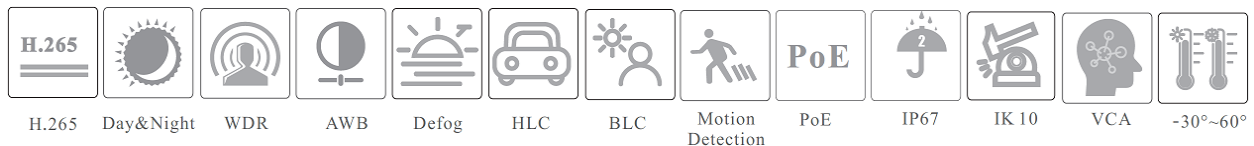

## Key Features:

- ✔ H.265+/H.265/H.264+/H.264/MJPEG coding
- ✔ Max. resolution: 2592 × 1944
- ✔ ICR auto switch, true day / night vision
- ✔ 20 ~ 30m IR night view distance
- ✔ 3D DNR, true WDR, HLC, BLC, Defog, NIR, Smart IR and ROI coding
- ✔ Support image distortion correction
- ✔ Built-in micro-SD card slot, up to 256GB
- ✔ DC12V/PoE power supply
- ✔ IP67 & IK10
- ✔ Support three streams
- ✔ Support remote monitoring by smart phones & tablet PCs with iOS and Android OS
- ✔ Intelligent analytics