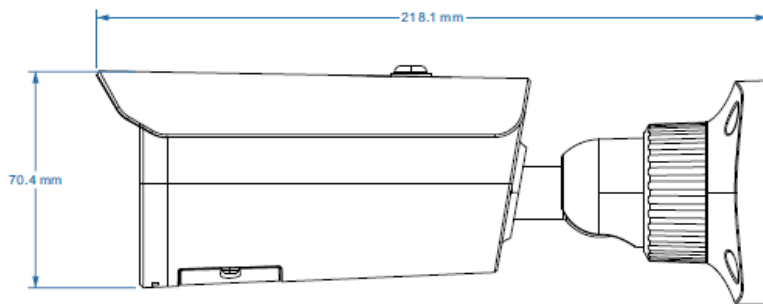

## Dimensions:

## Specifications:

<b>Model</b>	<b>PLC-325M-MZ-IR5/PM</b>
<b>Image Sensor</b>	1 / 2.7 "CMOS
<b>Resolution</b>	5MP
<b>Image Size</b>	2560 x 1936
<b>Video Output</b>	AHD / TVI /CVI/CVBS
<b>Image System</b>	PAL / NTSC
<b>Electronic Shutter</b>	Auto
<b>IR Distance</b>	30 ~ 50 m
<b>Frame Rate</b>	5MP@20fps/4MP@30fps
<b>Min. Illumination</b>	Colour: 0.01 lux@F1.2, AGC ON; B/W: 0 lux with IR
<b>Lens</b>	2.8~12mm
<b>Lens Mount</b>	M12
<b>S / N Ratio</b>	≥52dB (AGC OFF)
<b>Ingress Protection</b>	IP 67
<b>Function</b>	Control OSD (COC Control)
<b>Day &amp; Night</b>	ICR
<b>Digital WDR</b>	Yes
<b>Digital NR</b>	Yes, 2D DNR
<b>Global Exposure</b>	Yes
<b>AGC</b>	Yes
<b>Auto White Balance</b>	Yes
<b>BLC</b>	Yes
<b>LSC</b>	Yes
<b>HLC</b>	Yes
<b>Sharpness</b>	Yes
<b>Mirror</b>	Yes
<b>Smart IR</b>	Yes
<b>Image Setting</b>	Yes
<b>Defect Correction</b>	Auto
<b>Language</b>	13 languages
<b>Angle Adjustment</b>	Pan: 0°~360°; Tilt: 0°~90°; Rotation: 0°~360°
<b>Power Supply</b>	DC12V (± 10%)
<b>Power Consumption</b>	IR OFF: < 1W; IR ON: < 6W
<b>Working Environment</b>	- 30 °C ~ 50 °C, 10 % ~ 90 % (relative humidity)
<b>Dimensions (mm)</b>	217.7 x 80.5 x 80.5
<b>Weight (net)</b>	Approx. 0.57KG