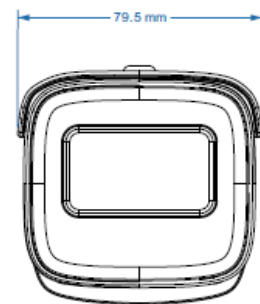

## Dimensions:

## Specifications:

<b>Model</b>	<b>PLC-325M-MZ-IR5/PM</b>
<b>Image Sensor</b>	1 / 2.7 "CMOS
<b>Resolution</b>	5MP
<b>Image Size</b>	2560 x 1936
<b>Video Output</b>	AHD / TVI /CVI/CVBS
<b>Image System</b>	PAL / NTSC
<b>Electronic Shutter</b>	Auto
<b>IR Distance</b>	30 ~ 50 m
<b>Frame Rate</b>	5MP@20fps/4MP@30fps
<b>Min. Illumination</b>	Colour: 0.01 lux@F1.2, AGC ON; B/W: 0 lux with IR
<b>Lens</b>	2.8~12mm
<b>Lens Mount</b>	M12
<b>S / N Ratio</b>	≥52dB (AGC OFF)
<b>Ingress Protection</b>	IP 67
<b>Function</b>	Control OSD (COC Control)
<b>Day &amp; Night</b>	ICR
<b>Digital WDR</b>	Yes
<b>Digital NR</b>	Yes, 2D DNR
<b>Global Exposure</b>	Yes
<b>AGC</b>	Yes
<b>Auto White Balance</b>	Yes
<b>BLC</b>	Yes
<b>LSC</b>	Yes
<b>HLC</b>	Yes
<b>Sharpness</b>	Yes
<b>Mirror</b>	Yes
<b>Smart IR</b>	Yes
<b>Image Setting</b>	Yes
<b>Defect Correction</b>	Auto
<b>Language</b>	13 languages
<b>Angle Adjustment</b>	Pan: 0°~360°; Tilt: 0°~90°; Rotation: 0°~360°
<b>Power Supply</b>	DC12V (± 10%)
<b>Power Consumption</b>	IR OFF: < 1W; IR ON: < 6W
<b>Working Environment</b>	- 30 °C ~ 50 °C, 10 % ~ 90 % (relative humidity)
<b>Dimensions (mm)</b>	217.7 x 80.5 x 80.5
<b>Weight (net)</b>	Approx. 0.57KG